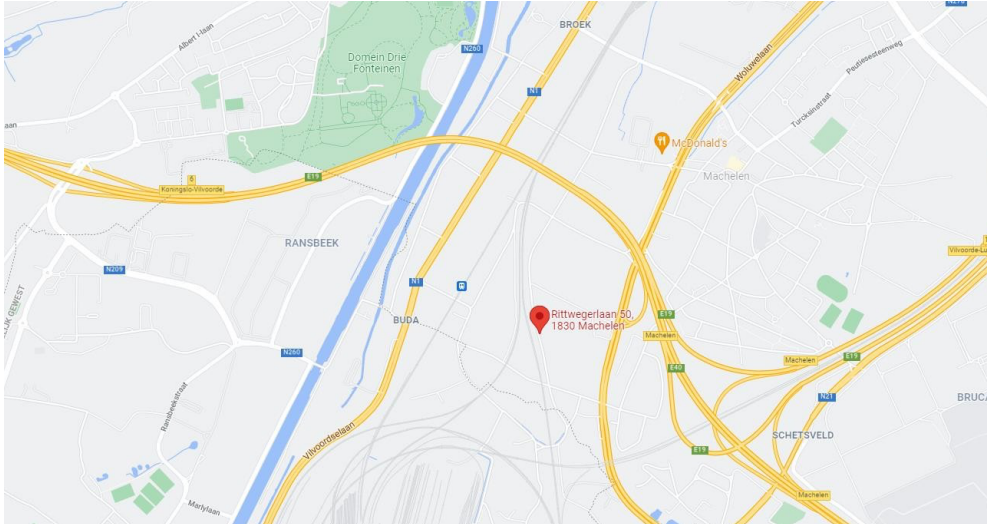

Directions Formaz Machelen

Formaz is located in the business park "Rittweger" at Rittwegerlaan 50/007, 1830 Machelen.

By car

If coming via the Brussels Ring from the directions E40 Ghent, E19 Anderlecht or A12 Antwerp:

- Follow the 2nd lane from the right to turn diagonally right and stay on the E19 (signs for Antwerp/Mechelen).
- Follow the left lane to take the exit towards Woluwelaan/R22.
- Turn right onto the Woluwelaan/R22. Turn left onto Budasteenweg.
- Turn right onto Rittwegerlaan, you will find Formaz on the right.

Coming from direction Antwerp via the E19:

- On the E19 take exit 12 Vilvoorde-airportlaan
- At the roundabout, take the 3rd exit onto Woluwelaan/R22.
- Turn right onto the Nieuwbrugstraat.
- Turn left onto Rittwegerlaan, You will find Formaz on the left

Coming from the directions Leuven E40 or the Brussels ring road R0:

- Keep right at the junction, stay on the E40 and follow the signs E411/E19/Gent/Antwerp/Bergen/Namur/Charleroi/Airport Zaventem.
- Follow the 2nd lane from the right at the Machelen interchange and follow the signs Antwerp/Mechelen.
- Follow the left lane to take the exit towards Woluwelaan/R22.
- Turn right onto the Woluwelaan/R22.
- Turn left onto the Budasteenweg.
- Turn right onto Rittwegerlaan, You will find Formaz on the right.