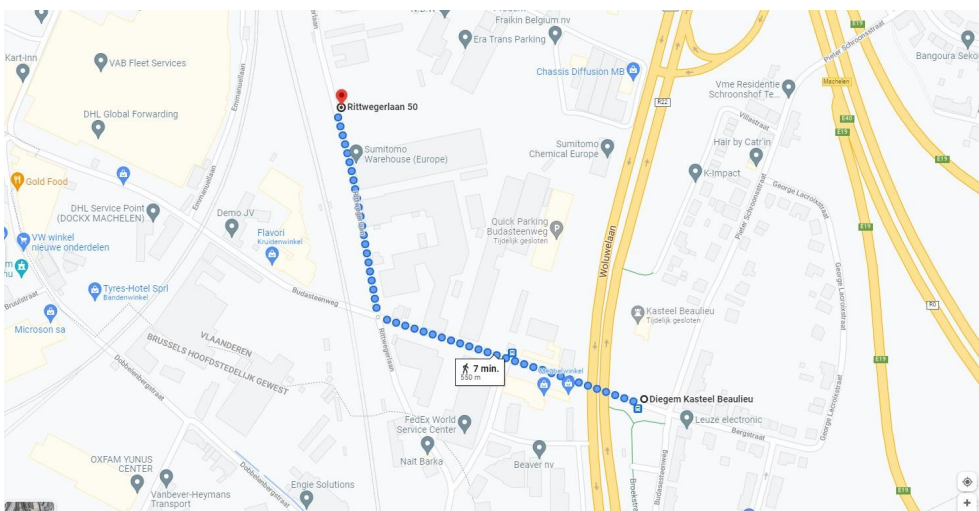

Bring: safety shoes & ID card.